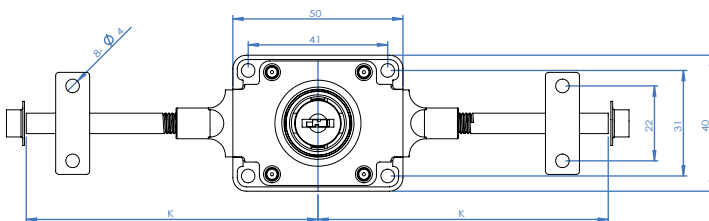

ALL MASTER
KEYED

BAR LOCKS

INTERCHANGEABLE CYLINDER LOCKS

MULTI POINT

ROTATING

MULTI POINT FLAT

EXTENDING

* KA = Keyed like * MK = Master Keyed * BR = Barrel Removable