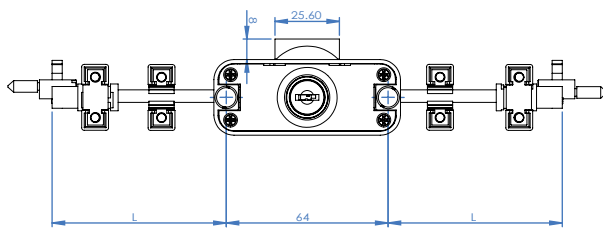

ALL MASTER
KEYED

BAR LOCKS

INTERCHANGEABLE CYLINDER LOCKS

MULTI POINT

ROTATING

MULTI POINT FLAT

EXTENDING

* KA = Keyed like * MK = Master Keyed * BR = Barrel Removable