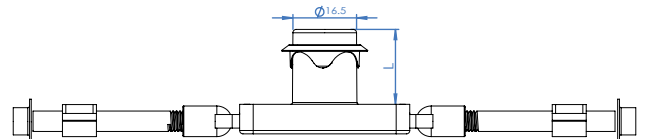

ALL MASTER
KEYED

BAR LOCKS

INTERCHANGEABLE CYLINDER LOCKS

MULTI POINT

ROTATING

MULTI POINT FLAT

EXTENDING

* KA = Keyed like * MK = Master Keyed * BR = Barrel Removable