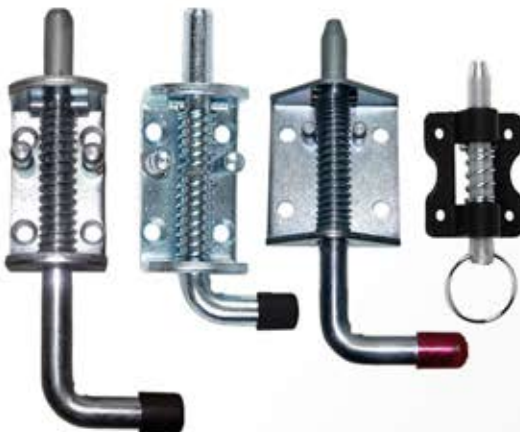

AUTO & LEISURE ACCESSORIES

ADJUSTABLE THROW OVER CATCH

PRODUCT CODE: SIZE:

- 933465 70mm - 81mm
- 933470 115mm -125m
- 933460 140mm -160mm
- 933475 160mm -180mm

SPRING BOLT LATCH

PRODUCT CODE: SIZE:

- 933415 170mm x 12mm DIA
- 933410 136mm x 12mm DIA
- 933405 130mm x 10mm DIA
- 933400 80mm x 10mm DIA

ANTI LUCE

PRODUCT CODE: SIZE:

- 933445 75mm x M12
- 933440 20mm x M12
- 933430 12mm x 12mm dia
- 933435 36mm x M8